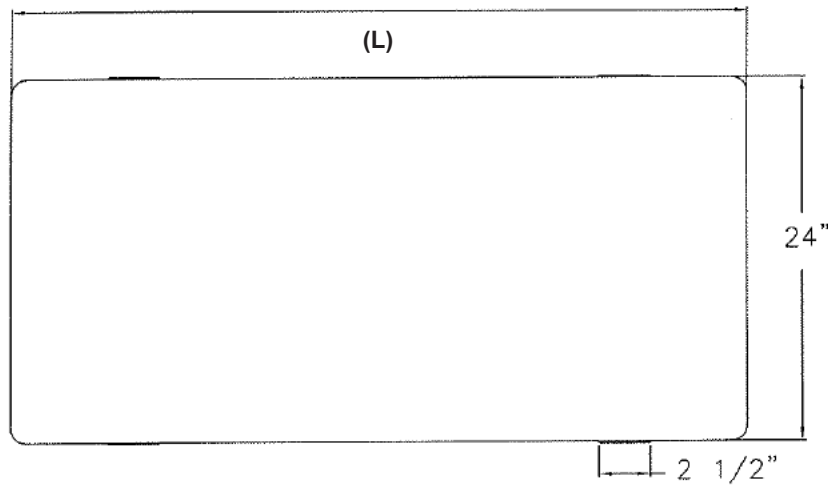

Part 2 - Products

2.01 **Materials**

Bench seats shall be made of hardwood laminate and are 1-1/4" (32mm) thick by 9-1/2" (241mm) wide, by length (see next page for bench lengths). 24" (610mm) wide ADA benches are also available. Corners and edges are rounded and the seat has a clear lacquer finish.

ADA Bench Option

Bench Length (L)

- 4' (1219mm)
- 6' (1829mm)

Hardware

- Stationary

NOTES:

ADA bench seats are hardwood laminate: 1-1/4" (32mm) thick by 24" (610mm) wide.

ADA benches are available in 4' (1219mm) or 6' (1829mm) lengths.