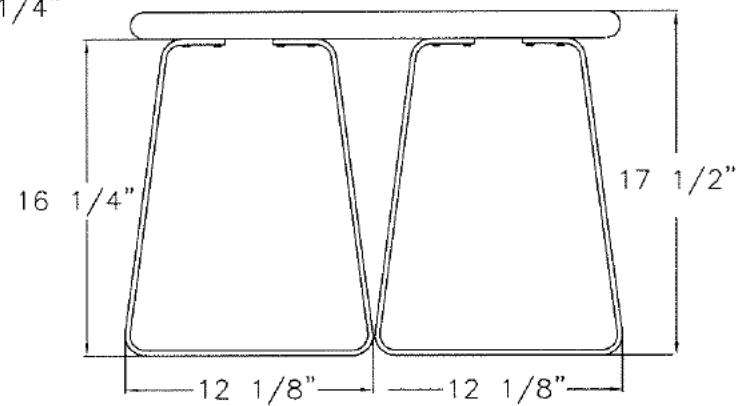

Bench pedestals shall be 1/4" (6mm) x 2-1/2" (64mm) aluminum free from surface imperfections and contaminants that would be detrimental to the acceptance of a high grade hybrid epoxy polyester powder finish. Pedestals are painted to match locker door or frame color or desired Hadrian color. Pedestals are available with free-standing or stationary hardware (ADA benches use stationary hardware).

ADA Bench Option

Bench Length (L)

- 4' (1219mm)
- 6' (1829mm)

Hardware

- Stationary

NOTES:

ADA bench seats are hardwood laminate: 1-1/4" (32mm) thick by 24" (610mm) wide.

ADA benches are available in 4' (1219mm) or 6' (1829mm) lengths.