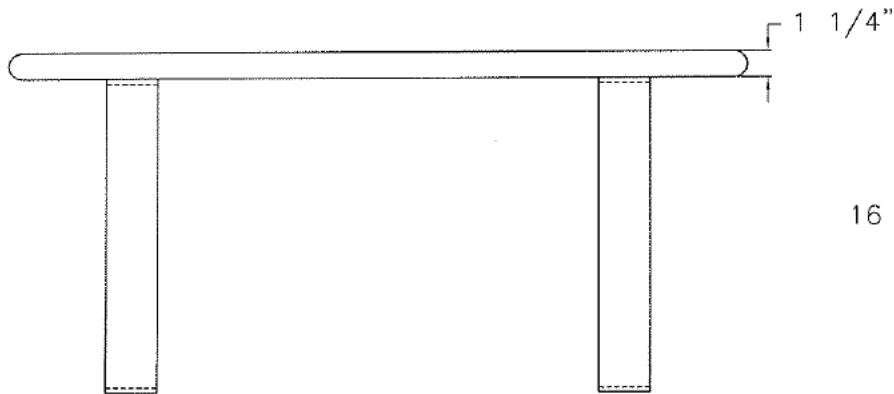

ADA Bench Option

Bench Length (L)

- 4' (1219mm)
- 6' (1829mm)

Hardware

- Stationary

NOTES:

ADA bench seats are hardwood laminate: 1-1/4" (32mm) thick by 24" (610mm) wide.

ADA benches are available in 4' (1219mm) or 6' (1829mm) lengths.