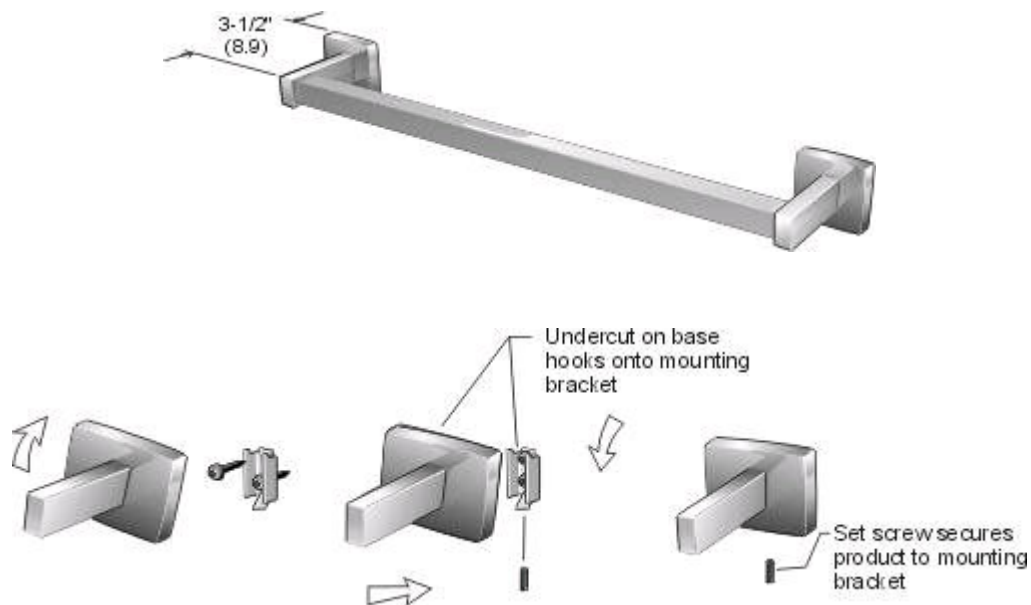

- Quality
- Value
- Service

**Tech
Reference**

Towel Bars

Code 1140S: Stainless 18"
Code 1141S: Stainless 24"
Code 1142S: Stainless 30"
Code 1143S: Stainless 36"

Mounting of Product: Screw concealed mounting system: The mounting bracket is attached to the wall with screws at the desired height. The unit is then hooked onto the bracket. When the set screw is tightened the product is firmly secured to the wall. The set screw applies pressure to an inclined surface on the bracket this provides a rattle free and integral mounting of the product. (mounting bracket and screws provided).

Specifications:

Material: Type 304 stainless steel no. 4 finish.

Features: Concealed mounting.