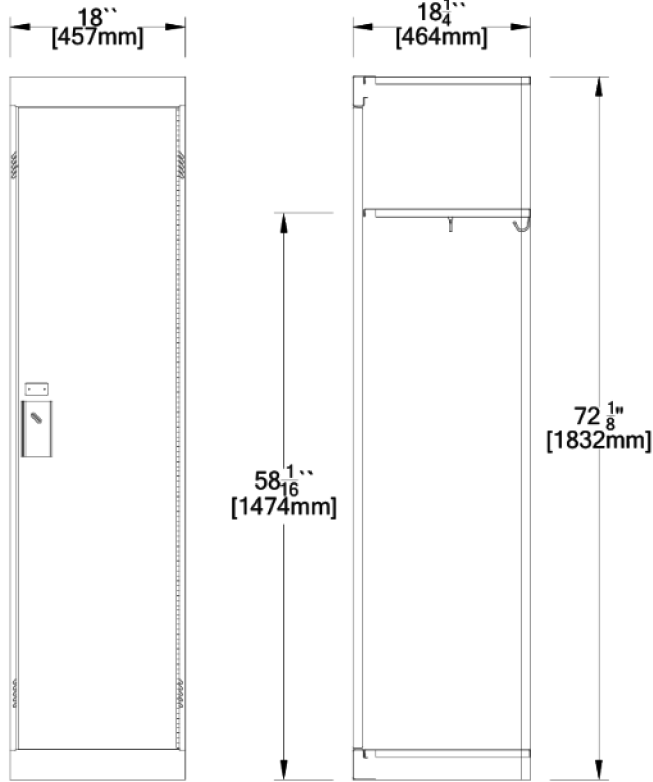

Monthly Special

57 Units In Stock Available For Immediate Shipment

Hadrian 18" x 18" x 72" Single Tier Locker

Colour: #639 Sapphire Blue

Contact sales@cwpi-inc.com for additional information

**Emperor Series (Corridor) - Standard - 1 Tier
Padlock (Friction Catch)
Single J Hook**

Recessed Door Pull

Aluminum Door Pull
Padlock

Ventilation

Airflow is achieved through 4 sets of 5 unobstructed louvers 3/4" (19mm) wide x 1/4" (6mm) high in the vertical frame members.

Single Prong Coat Hooks

3 single prong coat hooks are provided and are mounted under the shelf.

Note: Locker growth is 1/32" (0.8mm) per locker.

 Style #1 EMPEROR • Standard		57 units
Measurements: 18" x 18" x 72"		
Packaging: Knocked Down	Tiers: 1	Fasteners: Rivets
Lock Type: Padlock	Hooks: Single J Hook	Number Plates: Plastic (black)
Door Color: Sapphire Blue (639)	Frame Color: Sapphire Blue (639)	Body Color: Light Grey (535)

Technical Data	
Door Outer Panel	20 Gauge
Door Inner Panel	24 Gauge
Frame	16 Gauge
Hinge	18 Gauge
Hasp	11 Gauge
Back Panel	24 Gauge
Side Panel	24 Gauge
Shelves	22 Gauge